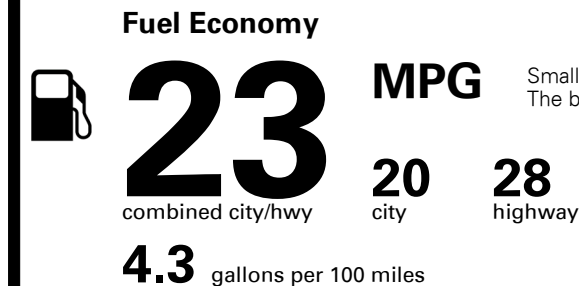

Inland Freight & Handling : \$1,600.00
Total Price : \$51,885.00

Proudly Supporting Hyundai Hope On Wheels and the Fight Against Pediatric Cancer Since 1998

Fuel Economy and Environment

Gasoline Vehicle

Small SUVs range from 14 to 125 MPG. The best vehicle rates 146 MPGe.

You spend \$2,250
 more in fuel costs over 5 years compared to the average new vehicle.

Annual fuel cost \$2,150

Fuel Economy & Greenhouse Gas Rating (tailpipe only)

Smog Rating (tailpipe only)

This vehicle emits 389 grams CO₂ per mile. The best emits 0 grams per mile (tailpipe only). Producing and distributing fuel also create emissions; learn more at fueleconomy.gov.